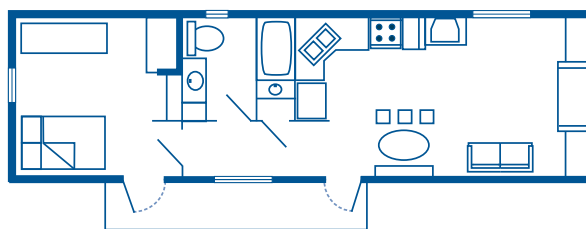

Room Accommodations

- 409 cabins, 784 campsites.
- Cabins accommodate up to six Guests, plus one child under age 3 in a crib.
- Each cabin features a double bed and a set of bunk beds, separate living room with pull-down bed, full bathroom, DVD player, outdoor patio deck with picnic table and charcoal grill, private parking and daily housekeeping.
- Fully equipped kitchen.
- Disney campsites accommodate everything from pop-up tents to "big rigs."
- A limited number of "pet-friendly" campsites are available.

Typical Wilderness Cabin with full bed, bunk beds & full wall pull-down bed, 504 Sq. Ft.

Dining

Dinner Show

- *Hoop-Dee-Do Musical Revue* – One of America's longest continuously running musical shows with all-you-care-to-enjoy country vittles served family-style. Beer, wine and sangria included for Guests 21 years of age and older.