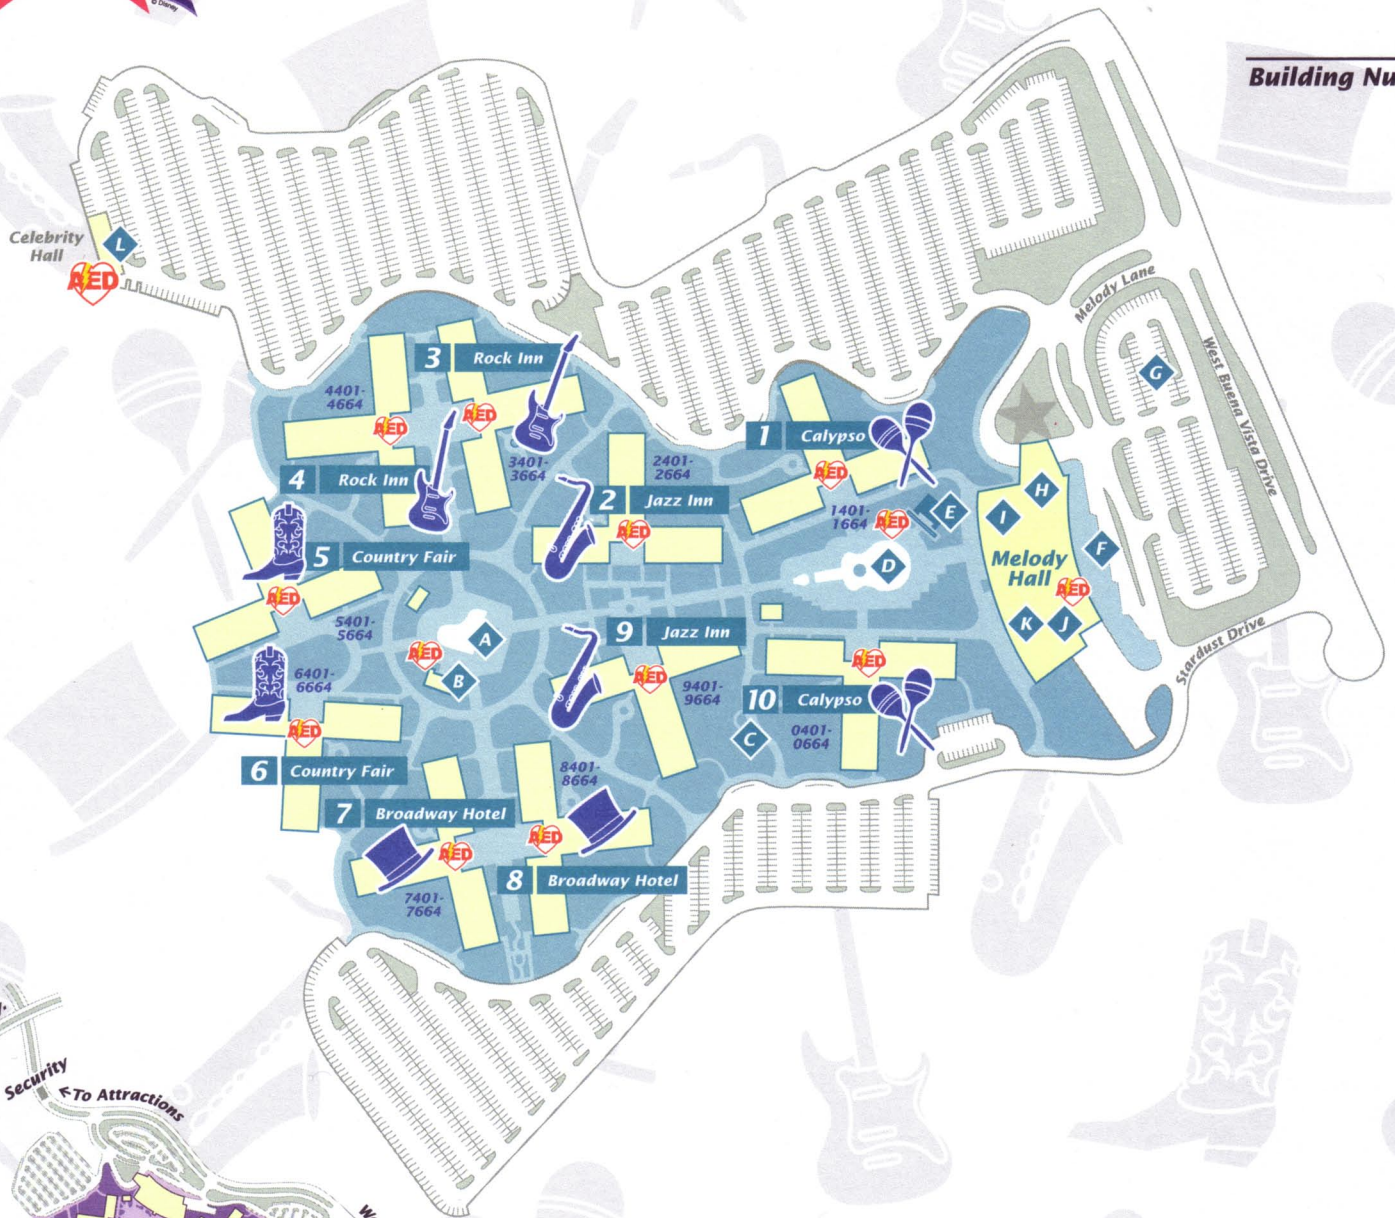

Room Number

Floor Number

Building Number

Osceola Pkwy.  
Security  
← To Attractions

- |  |  |
|--|--|
| <b>A</b>  Piano Pool                                | <b>G</b>  Check-In Parking            |
| <b>B</b>  Guest Laundry and Restrooms               | <b>H</b>  Check-In and Guest Services |
| <b>C</b>  Playground                                | <b>I</b>  Note'able Arcade            |
| <b>D</b>  Calypso Pool and Kiddie Pool              | <b>J</b>  Maestro Mickey's            |
| <b>E</b>  Guest Laundry and Restrooms               | <b>K</b>  Intermission Foodcourt      |
| <b>F</b>  Walt Disney World Transportation Bus Stop | <b>L</b>  Celebrity Hall              |
| <b>RED</b>  Automated External Defibrillators       |  |